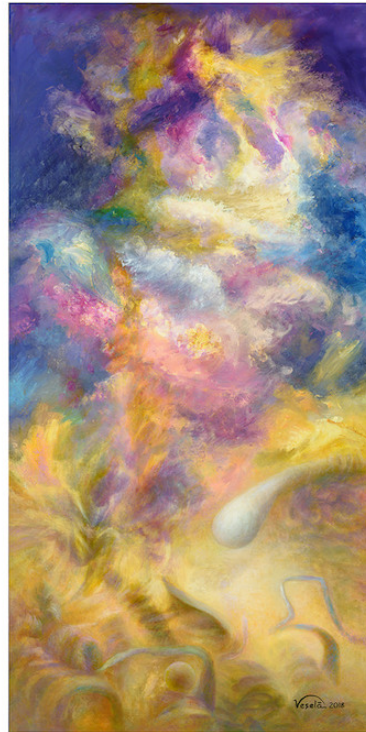

CELESTIAL TRIPTYCH

**Three panels, 18" x 36" each
(46 cm x 92 cm)
oil on gallery canvas
US$500**

Celestial Triptych is an amalgam of sea and space, two worlds that leave me in awe of their diversity in shape, colour, and contrast. In this triptych I bring elements of each world to meet on my canvas.

Golden yellow is echoed as sun rays penetrate the depth of sea and space. Dark blues, luxurious in their richness and vibrancy, accentuate the pale browns.

Heavy application of paint, which gives weight to otherwise indistinct matter, is contrasted with thin washes that create a silky feel of the undersea foundation. Movement of water is suggested by flowing curves of forms in the foreground, which are delineated with precise strokes.

Placement of compositional elements enables each of the three panels to appear in close proximity to the others, or claim an area of its own on a wall.

Delivery TBA
(818) 855-9231
info@JitkaVesela.com

© 2021 Jitka Veselá