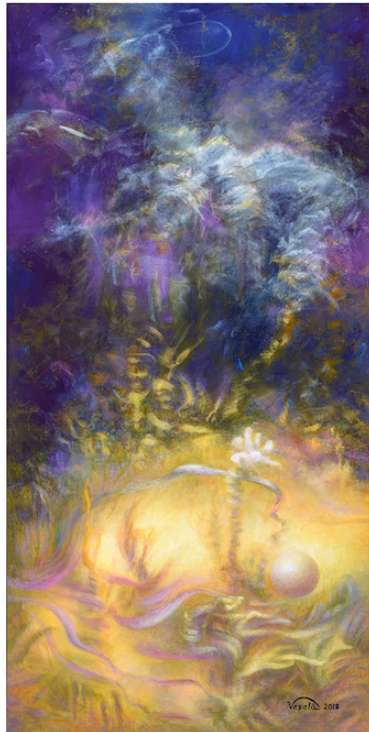

CELESTIAL TRIPTYCH

**Three panels, 18" x 36" each
(46 cm x 92 cm)
oil on gallery canvas
US$500**

Celestial Triptych is an amalgam of sea and space, two worlds that leave me in awe of their diversity in shape, colour, and contrast. In this triptych I bring elements of each world to meet on my canvas.

Golden yellow is echoed as sun rays penetrate the depth of sea and space. Dark blues, luxurious in their richness and vibrancy, accentuate the pale browns.

Heavy application of paint, which gives weight to otherwise indistinct matter, is contrasted with thin washes that create a silky feel of the undersea foundation. Movement of water is suggested by flowing curves of forms in the foreground, which are delineated with precise strokes.

Placement of compositional elements enables each of the three panels to appear in close proximity to the others, or claim an area of its own on a wall.

Delivery TBA
(818) 855-9231
info@JitkaVesela.com

© 2021 Jitka Veselá