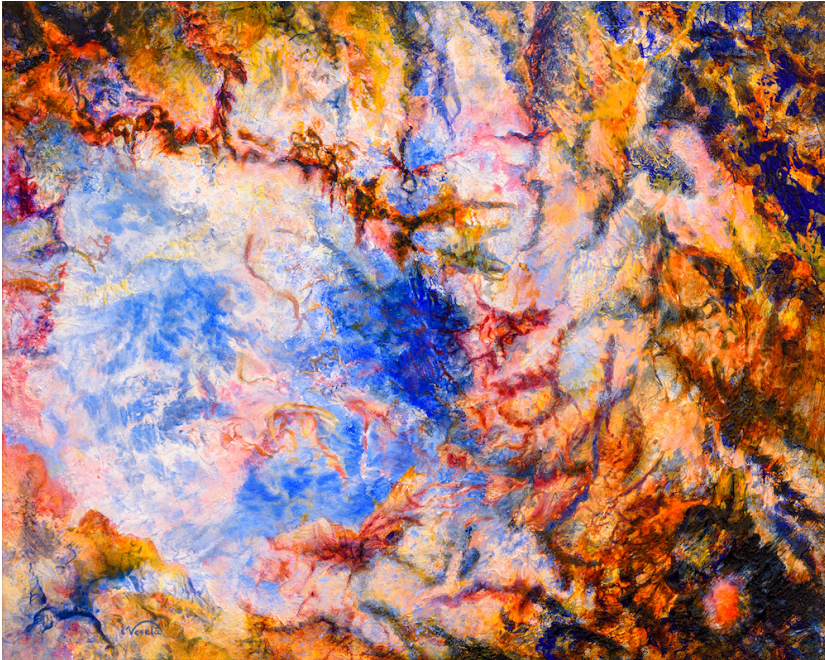

REDEMPTION'S PROMISE

24" x 30" (61 cm x 77 cm)
oil on gallery canvas

Delivery TBA
(818) 855-9231
info@JitkaVesela.com

US$200

The vehemence in this painting lies in the strong interplay of inner and outer forces. The blue and white represents peace and harmony, symbolizing redemption. The dynamic orange, red, and cobalt blue fields, culminating with a crimson-red eye at the lower right corner allude to the evil that has been committed. Traces of yellow-orange in the blue and white field imply a lingering sense that the transgression may have been forgiven, but not necessarily forgotten.

Bold colors and dynamic shapes rush around this canvas, each with a life of its own. This work reveals intense struggle, symbolically ascribed to the process of redemption. The visceral feel of this work is achieved by contrasting a pale, low-textured blue field against heavily textured areas of dense and projective pigment. Weight of the paint furthers the feel of its momentum. The final effect of these techniques is a wild, vivid surface in character with its provocative subject.