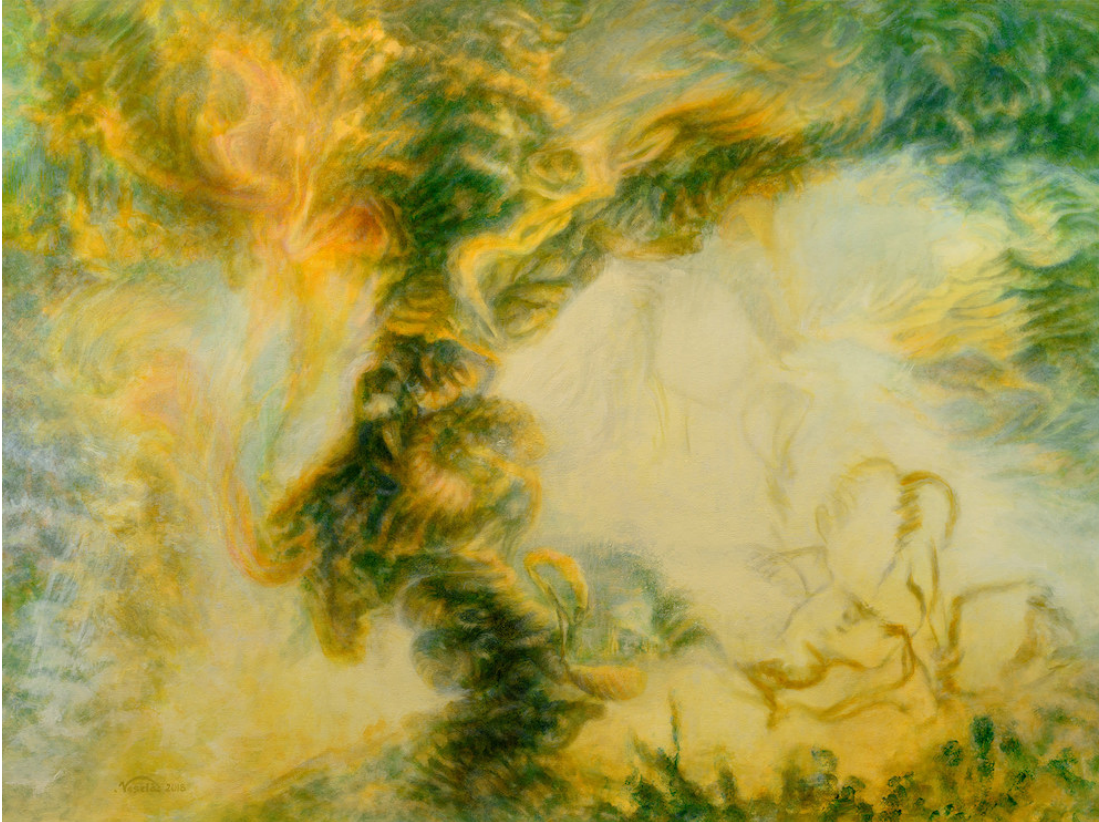

VENUSIAN VIRGA

36" x 48" (92 cm x 122 cm)
oil on gallery canvas

US$500

This work is a visualization of the approaching storm George might see if he were to look out the window of his château on Venus.

A gracefully draping mass seemingly floats in the textureless mist. It's this union of discernible and obscure that is so unsettling yet exciting.

Delivery TBA
(818) 855-9231
info@JitkaVesela.com