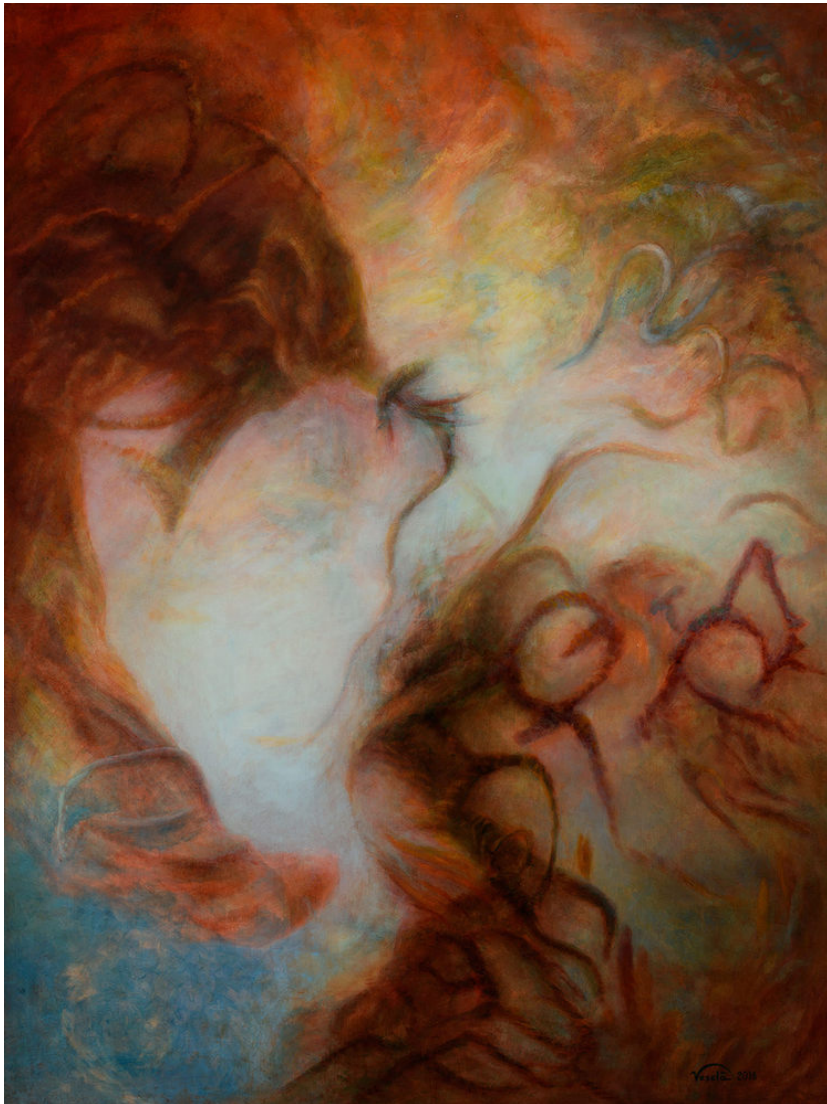

large-size paintings

LAGOON NEBULA

36" x 48" (92 cm x 122 cm)

oil on gallery canvas

Delivery TBA

(818) 855-9231

info@JitkaVesela.com

US$500

If I were able to travel close to Messier 8—the Lagoon Nebula in the constellation Sagittarius—I imagine I'd see mysterious rope-like structures and translucent folds of stardust backlit by ethereal cosmic light.

Full of subtle gradations and colour transitions, this artwork entertains a lively feel. Full-bodied reds and hot oranges are chilled by cool blues and greens. Upper areas vibrate with unmixed strokes of dark orange, yellow, green, blue, and pink. With gradual gradations of light to dark tones, this artwork resonates mystery and dynamic mood.