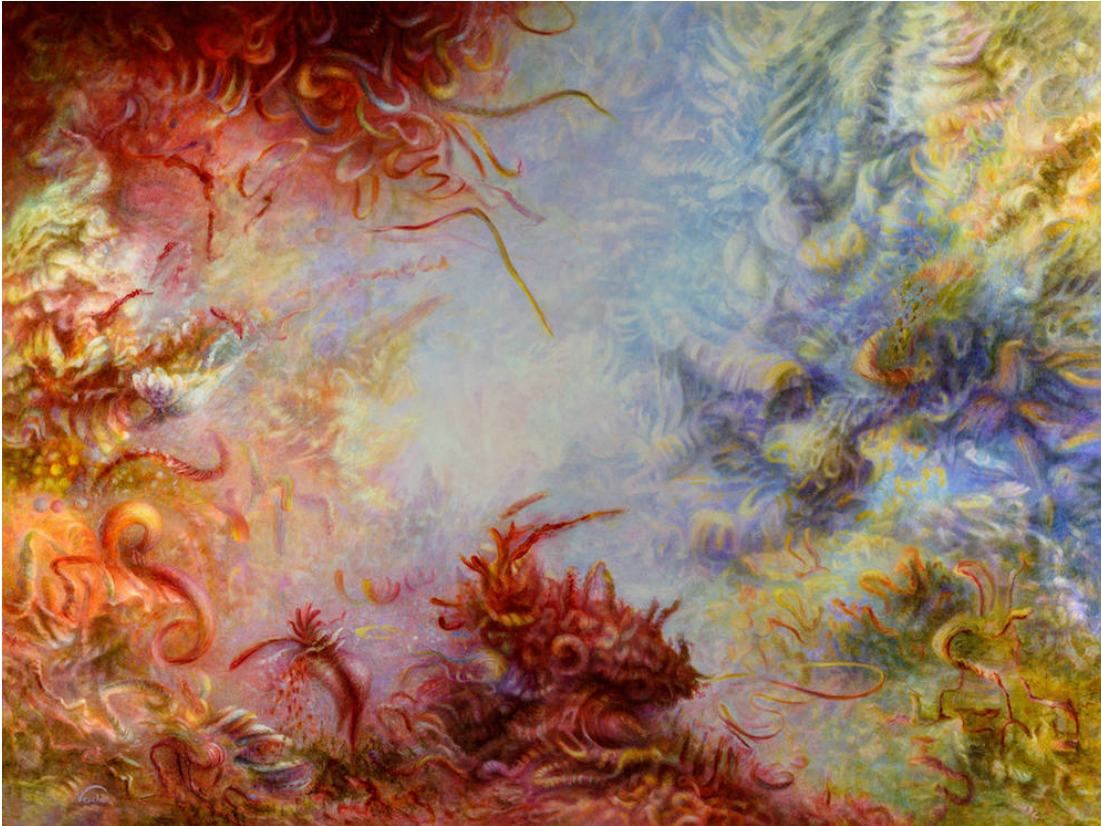

LA MER D'EUROPA

36" x 48" (92 cm x 122 cm)
oil on gallery canvas

US$500

So this is what extremophiles look like.

Otherworldly forms and an aquatic colour gamut contribute to the surreal marine look of this painting. Meandering life forms migrate from the warmer, red areas to colonize distant blue frontiers. Rich colours and an abundance of detail reveal the day-to-day processes of life in La Mer d'Europa.

The colours are luxurious in their richness and vibrancy. Dark, full-bodied reds emphasize the corporeal nature of the activities, contrasted by mysterious pale blues which stretch deep into the European distance. Multiple layers of transparent and opaque pigments create a pictorial texture enabling lights and darks to vibrate with colour. Multiple areas of the canvas suggest activities that could support alien life on Europa.

Delivery TBA
(818) 855-9231
info@JitkaVesela.com